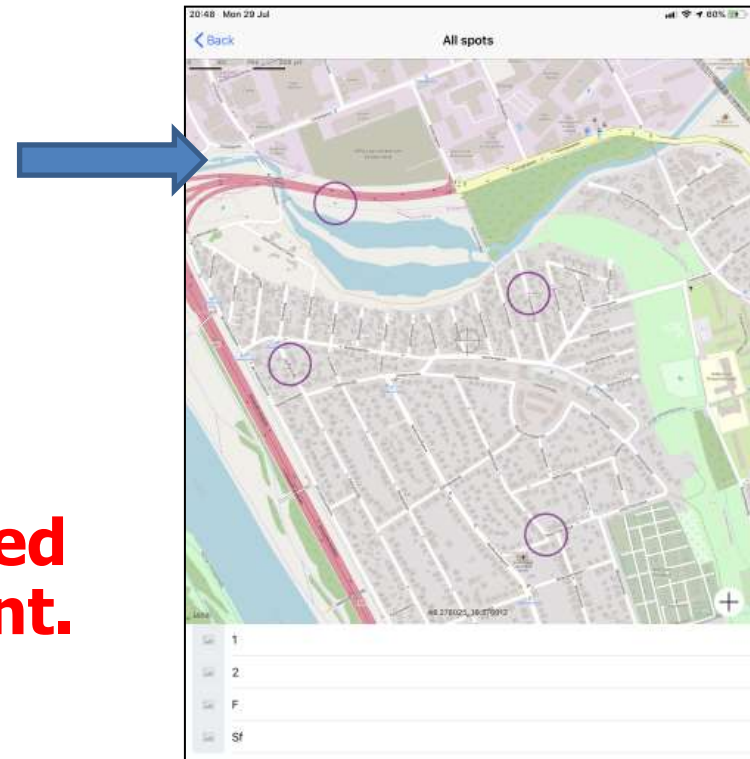

# How to use

- Organizer
  - Set courses

- Competitor
  - Choose your course
  - Go to start point
  - Push start button (ringing)
  - Put smart phone in your back pocket
  - Enjoy Smart MTBO!

# Features

- Very easy to use !
- GPS LIVE
  - You can watch other competitors' locations from anywhere

# Set course (basemap)

- Organizer can start/set courses anytime.
- A course setting takes approx. 10 minutes.
- Normally you set courses based on Open Map.
- Your MTBO map can be imported to NaviTabi (Ask developer).

**-Imported Map will be used repeatedly for future event.**

Sample course setting in Vienna City