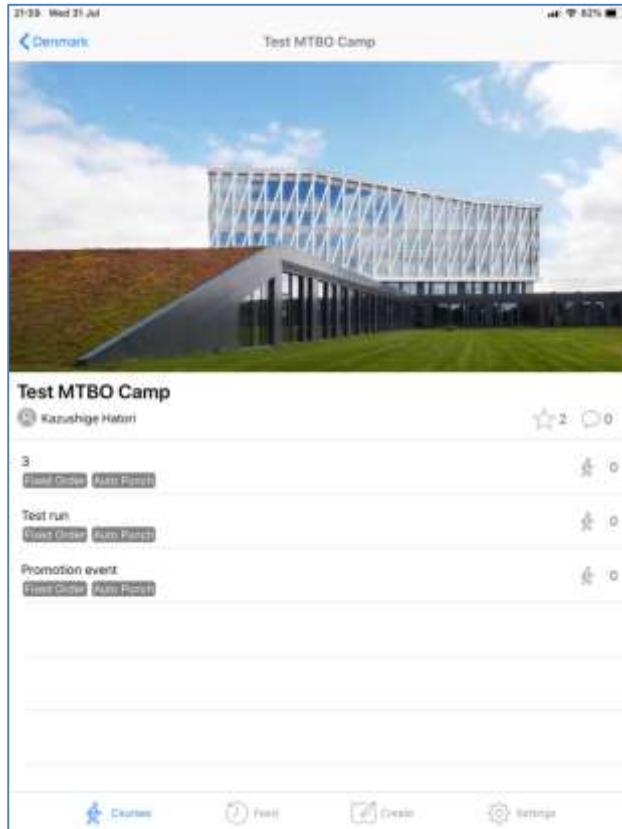

# Smart MTBO with NaviTabi

- Automatically ringing and vibration at control point (within 40m for MTBO)
- GPS route record
- Race result
- **No need for control flag and unit!**
  - 200 different controls punched
  - one weekend training,
  - World Records ? 😊

# Before use initially

- Organizer
  - Install NaviTabi
  - Login
  - Register  
as organizer  
(ask developer)
- Competitor
  - Install NaviTabi
  - Login

**Use same NaviTabi application**

# How to use

- Organizer
  - Set courses

- Competitor
  - Choose your course
  - Go to start point
  - Push start button (ringing)
  - Put smart phone in your back pocket
  - Enjoy Smart MTBO!